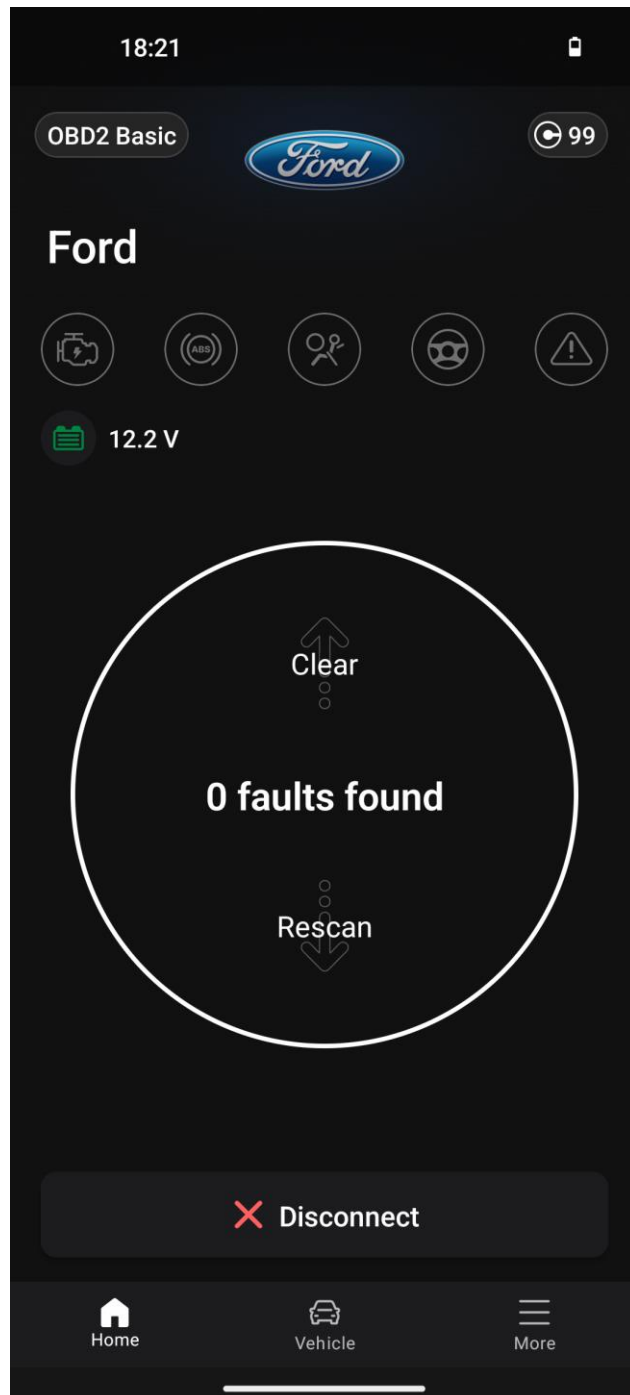

Electrical Diagnosis

Electrical diagnosis 100%

Diagnostic scan of the car came back with zero faults and no issues to be concerned with. Every module is fault free and in optimal working condition.

Overall Report

Exterior	Critical	Minor	OK	Engine	Critical	Minor	OK	Vehicle Half Raised	Critical	Minor	OK
Body Damage			x	Brake Fluid Cond.			x	Front Brake Pads			x
Headlights			x	Brake Fluid Leaks			x	Front Brake Rotors			x
Taillights			x	P/S Condition			x	Rear Brake Pads			x
Wipers			x	P/S Leaks				Rear Brake Rotors			x
Door Locks			x	Coolant Cond.			x	Parking Brake Pads			x
Lubricate Hinges			x	Coolant Leaks				Brake Hose Cond.			x
Electric Tailgate			x	Engine Oil Cond.			x	Wheel Guards			x
Windows			x	Engine Oil Leaks				Wheel Bearing			x
Interior	Critical	Minor	OK	Washer Fluid Level			x	Tire Pressure			x
Dash functions			x	Washer Fluid Leaks			x	Underbody	Critical	Minor	OK
Radio			x	Engine Hoses			x	Chassis Damage			x
Windows			x	Aux Belt			x	Exhaust			x
A/C & Heating			x	Timing Belt			x	Fuel Tank			x
Seatbelts			x	Air Filter Cond.			x	Fuel Lines			x
Airbags			x	Coolant Radiator			x	Brake Lines			x
Sunroof			x	A/C Condenser			x	Transmission			x
Interior Lights			x	Cooling Fans			x	Front Differential			x
Horn			x	Fuel Filter			x	Rear Differential			x
Mirrors			x	Starter Motor			x	Driveshaft/Axles			x
Service History				Battery			x	FL Suspension			x
Headlining			x	Alternator Charging			x	FR Suspension			x
Locks			x	Wheels & Tires	Critical	Minor	OK	RL Suspension			x
Convertible Roof				Front Left			x	RR Suspension			x
Tool Kit			x	Front Right			x	Road Test	Critical	Minor	OK
Other Electrical Equip.			x	Rear Left			x	Abnormal Noises			x
Other	Critical	Minor	OK	Rear Right			x	Acceleration			x
Keys			x	Spare				Transmission/Shift			x
Registration				Compressor				Clutch			n/a
License Plates				Tire Sealant				Gauges			x